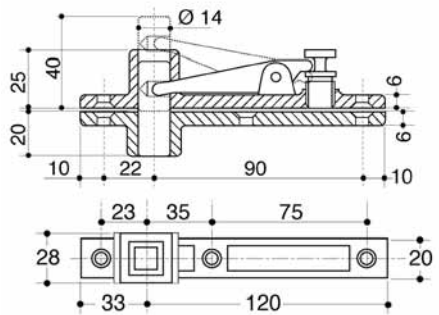

UNION AC246 8.18