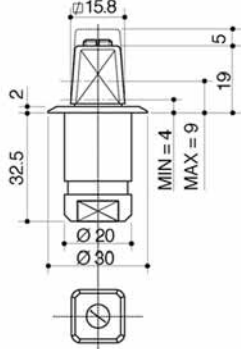

UNION AC246 8.18